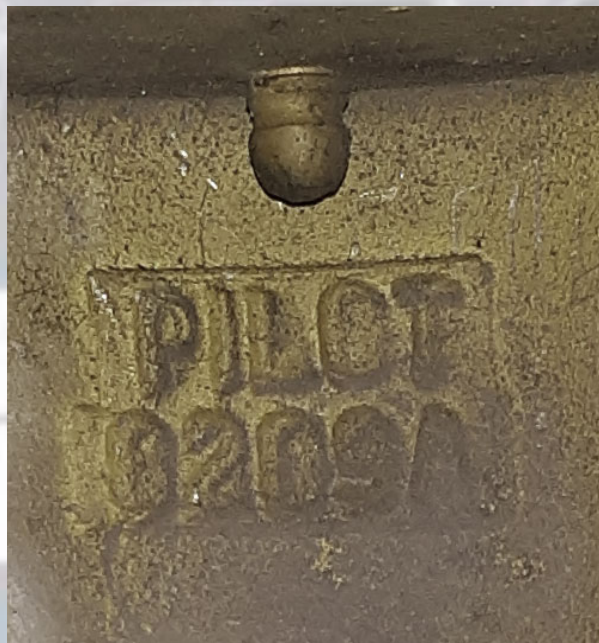

## Marker Lights

Marker lights, lenses, trim and housing assemblies, new & used for sale

Links ...

Call Stan, [612-369-1366](tel:612-369-1366) to order parts.

Or use a screen shot, click on this link to [Email Us](#) and attach a picture.

---

**Marker Light & Tail Trim**

---