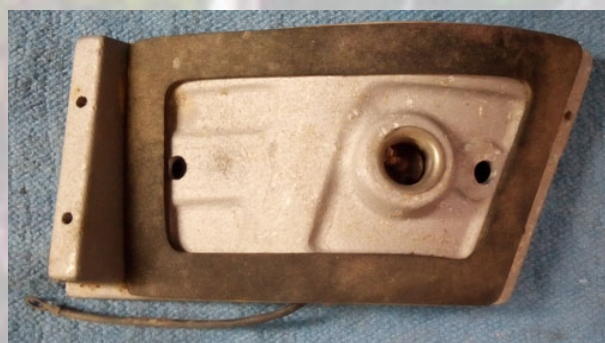

Red Marker Lens and Housing, sold separately,  
fits multiple GM models

Tail Light Body RH Aluminum

GM# 2391354

Group# 7.07

Fits: 4501 4516 4517 5301 5302 GM Coach

Rear Marker Light Housing

Fits: GM 4106