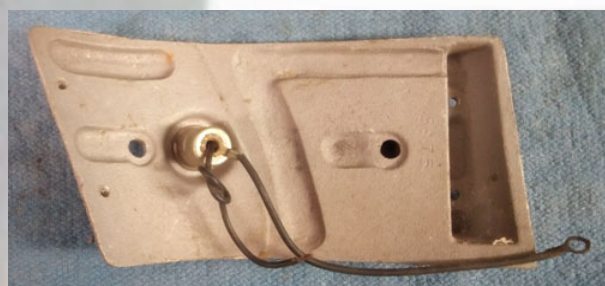

Red Marker Lens and Housing, sold separately,  
fits multiple GM models

Tail Light Body RH Aluminum

GM# 2391354

Group# 7.07

Fits: 4501 4516 4517 5301 5302 GM Coach

Rear Marker Light Housing

Fits: GM 4106