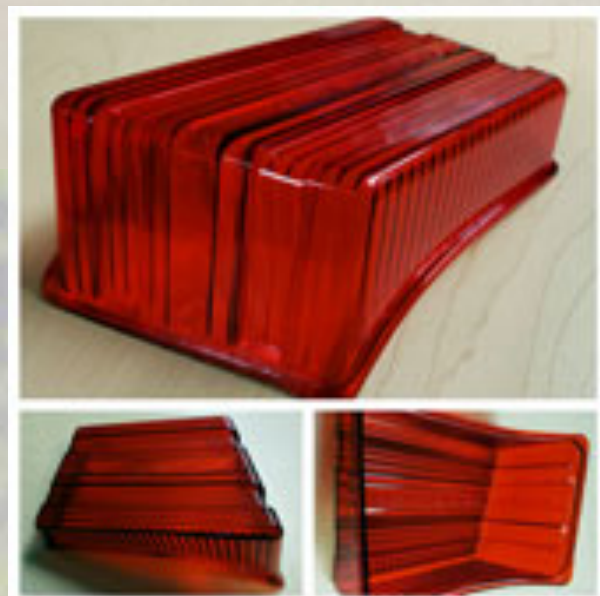

Red Rear Marker Light Lens

GM# 2391359

Group: 7.07

Fits: GM Coach, 5301-5303, 4516-4519, 50H,
SDH-SDM 4501-5301, 4106, New Looks,
Fishbowls.