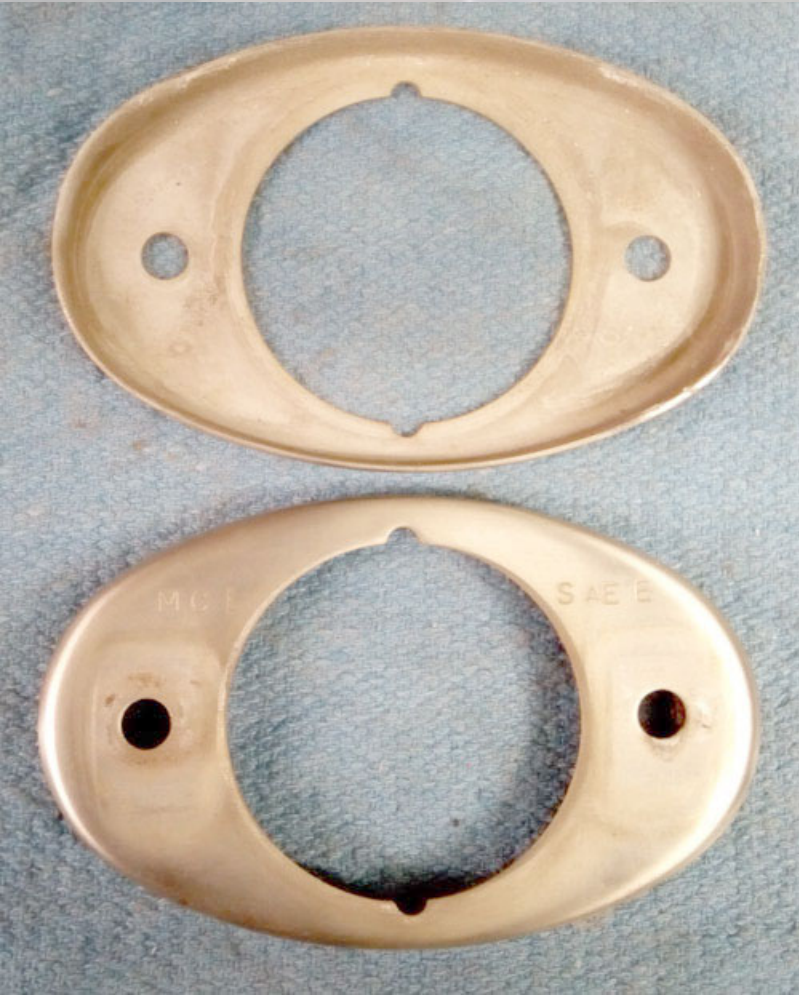

Marker Body Trim

Marker Light Trim  
Stamped # 7923  
Fits:

Marker Light Trim

Lens Guard or Trim

Marker-Turn Signal Lens Guard

MCI SAE E

Turn Signal Lens Guard or Trim  
SAE P1 68

Turn Lamp Trim

Red Light Lens, fits GM - 4106

Red Rear Marker Light Lens

GM# 2391359

Group: 7.07

Fits: GM Coach, 5301-5303, 4516-4519, 50H,  
SDH-SDM 4501-5301, 4106, New Looks,  
Fishbowls.

Red Light Lens, Body and Housing  
Fits: GM 4106