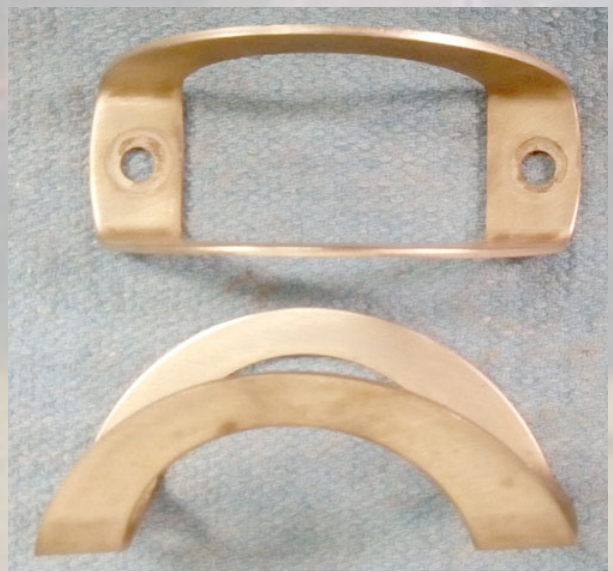

Tail Light and Housing MCI 102EL3/  
Renaissance model.

Turn Signal Housing and/or Assembly  
Fits: GM Fishbowl  
Part # 73NL, 73NR

Marker Light and Housing  
Stamped # 5936151  
Fits: Flxible

Marker Body Trim

Marker Body Trim

Marker Light Trim  
Stamped # 7923  
Fits:

Marker Light Trim

Lens Guard or Trim

Marker-Turn Signal Lens Guard

MCI SAE E

Turn Signal Lens Guard or Trim  
SAE P1 68

Turn Lamp Trim