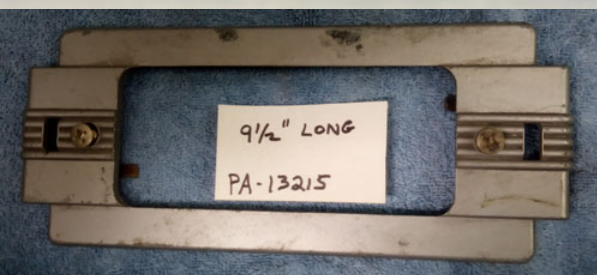

Dome Light Trim
PA-13215