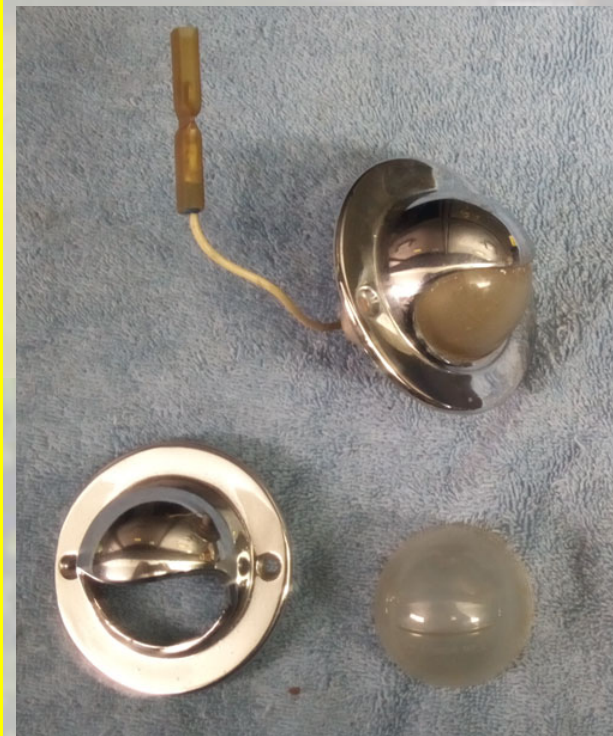

Lavatory Dome Lens Trim and Gasket

---

Rectangular Clear Lens, Weldon 8005

---

Rectangular Clear Lens  
SAE-IPRST-79-DOT

White Lens, GM 798662 for GM Buffalo

Round Clear Back Up Lens SAE-R-73 Lens GM 5961260, socket assembly, plastic rings, chrome metal rings

Clear Step Lights, Lens, Housing for various models GM and MCI

**Dome/Courtesy Lights**

Overhead Dome Lamp for MCI, MC-8 & MC-9

# Dome Light GM 2393333

Clear Dome Light

Greyhound

4 1/4" DIA.  
SAE-P1-68

4 1/4" DIA.  
SAE-P1-68

Clear Dome or Courtesy Light Assembly SAE-P1-68, 4 1/2 inch diameter housing

Greyhound

Clear Dome or Courtesy Light Assembly, 3 3/4 inch housing diameter, GM9 stamped on housing

White Dome Light Assembly, 5 3/4 inch diameter lens

Clear Dome-Courtesy Light Lens, 2 1/4 x 5 inches

White Dome Light Assembly, 4 1/2 inches square

MACK Dome Light or Interior Light  
Numbers stamped on back:  
MACK  
87243 HBD  
22M0320 P3  
2700 P H6