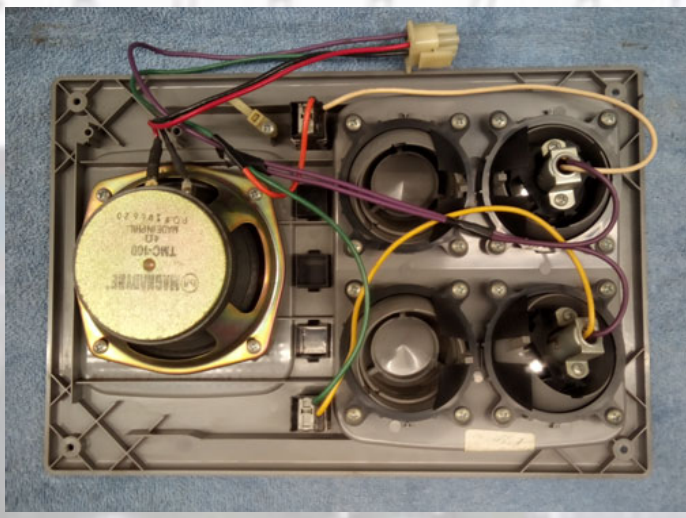

Dome Light Trim
PA-13215