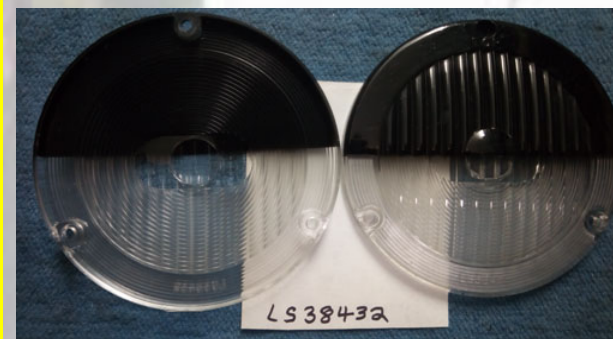

**Clear Lens**

Round Clear Lens  
GM 1687450, LS 38432

Round Clear Lens  
GM 1687450, LS 38432 Half Black

Round Clear Lens  
GM 1687450, LS 38432

Clear Glass Lens GM 914778 for License Plate Lens

Clear Lens