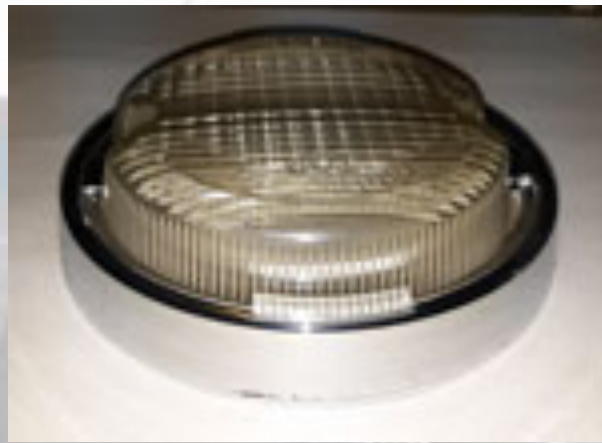

Lavatory Dome Lens Trim and Gasket

---

Rectangular Clear Lens, Weldon 8005

---

Rectangular Clear Lens  
SAE-IPRST-79-DOT

White Lens, GM 798662 for GM Buffalo

Round Clear Back Up Lens SAE-R-73 Lens GM 5961260, socket assembly, plastic rings, chrome metal rings