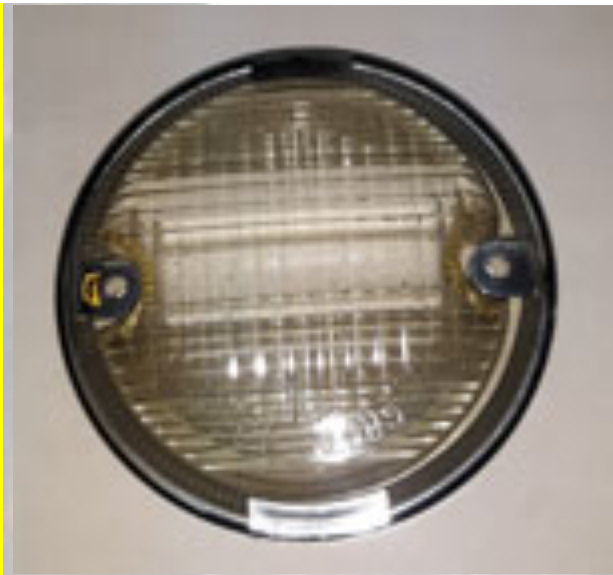

Lavatory Dome Lens Trim and Gasket

---

Rectangular Clear Lens, Weldon 8005

---

Rectangular Clear Lens  
SAE-IPRST-79-DOT

White Lens, GM 798662 for GM Buffalo

Round Clear Back Up Lens SAE-R-73 Lens GM 5961260, socket assembly, plastic rings, chrome metal rings

Clear Step Lights, Lens, Housing for various models GM and MCI

**Dome/Courtesy Lights**

Overhead Dome Lamp for MCI, MC-8 & MC-9

# Dome Light GM 2393333

Clear Dome Light

Greyhound

4 1/4" DIA.  
SAE-P1-68

4 1/4" DIA.  
SAE-P1-68

Clear Dome or Courtesy Light Assembly SAE-P1-68, 4 1/2 inch diameter housing

Greyhound

Clear Dome or Courtesy Light Assembly, 3 3/4 inch housing diameter, GM9 stamped on housing