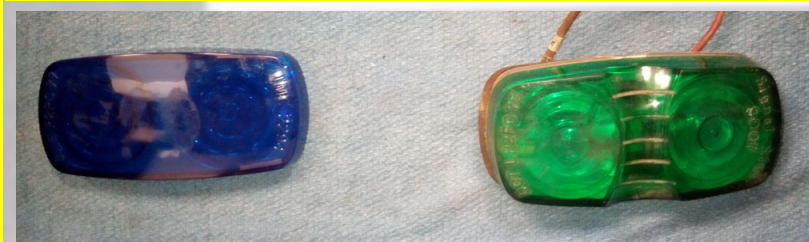

4.25 inch lens diameter
For GM Buffalo
GM# 2474031

Round Amber Marker Assembly
4.25 inch lens diameter

Round Amber Marker Assembly
4.25 inch lens diameter

Amber Light Assembly
4.25 inch

Amber Light Assembly

Amber Light Assembly

Fits: New Look Fishbowls

Amber Lens SAE-P2PC4, also [available in red](#)

Square Amber Lens, SAE-STIPP2, also available in red

Round Amber Lens, SAE-STIA-69, Bluebird 2104099, KD Lamp Co. 3681-011

Blue Lens or Green Marker Double Bubble Lens or Assembly, see [Red Lights](#) for Amber and Red

e y h o u n d

Glass Amber Marker Lens

Part # Pilot 6209

GM Part # 2111410

Fits: GM Old Look, 5105

Amber Marker Lens