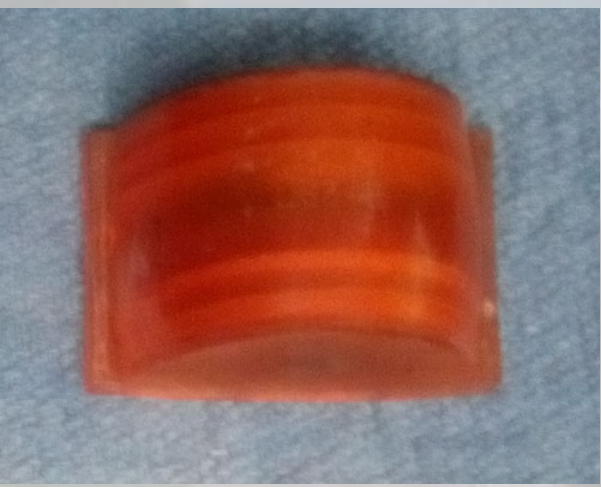

Busboys Store

[About](#) [Bus Parts](#) [Bus Parts2](#) [Help](#)

Amber Lights & Lenses

Turn lamps, lenses, new & used for sale. Also see this [file in PDF](#).

Links ...

Call Stan, [612-369-1366](tel:612-369-1366) to order parts.

need to open the Paint program to open it and save the file as a .jpg file, so you can attach it to an email.

Amber Lights

Turn lamps, glass and plastic lenses.

Amber Light Assembly 7 inch

Amber Light Assembly 7 inch

Amber Marker Lens
Fits: GM 4106

Guard

Fits: GM, Buffalo, etc.

Front Turn Signal and Amber Reflector Lens 7
inch

Fits: GM PD4106, PD 4106

Arrow Turn Signal Lens 7 inch
Part # 8758 stamped on lens
School bus, GM, Ford, Chevy, International

Amber Arrow Turn Lens 7 inch
School bus, GM, Ford, Chevy, International

Arrow Turn Signal Lens and Ring 7 inch. Fits:
School bus, GM, Ford, Chevy, International

Amber Lens 7 inch

Amber Lens 7 inch

Amber Lens 7 inch