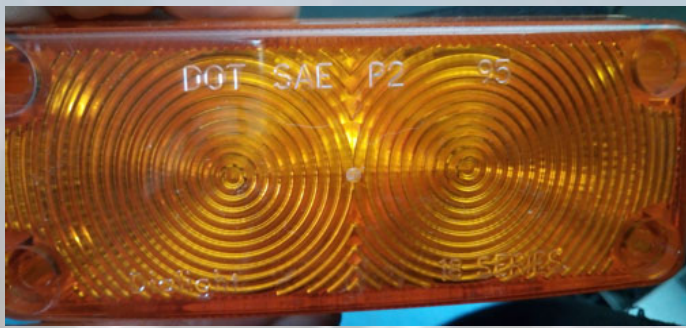

Amber LED Quick Connect Lamp
DOT SAE P2 95