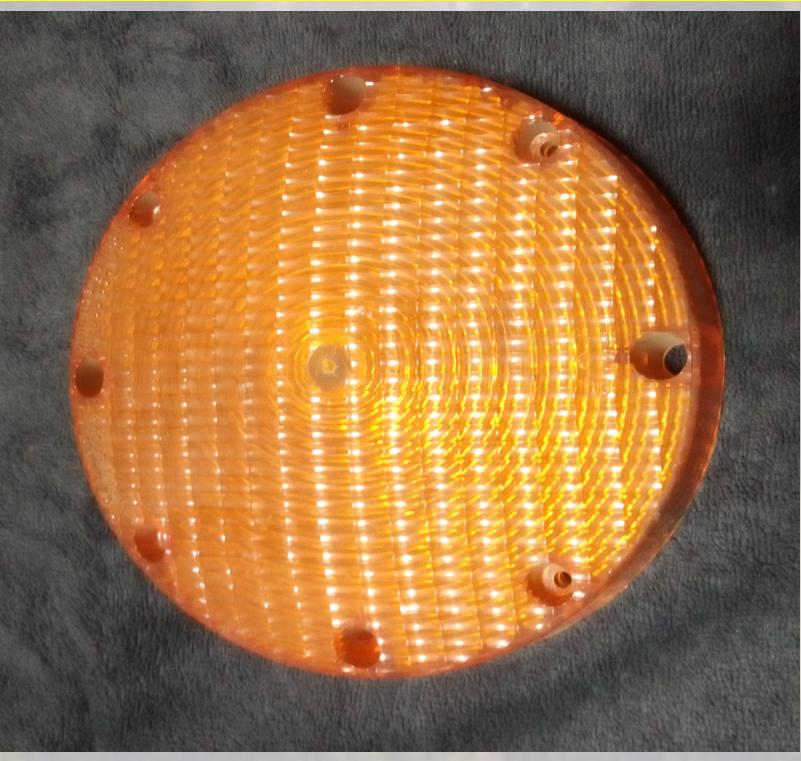

Amber Marker Lens
Fits: GM 4106

Guard

Fits: GM, Buffalo, etc.

Front Turn Signal and Amber Reflector Lens 7
inch

Fits: GM PD4106, PD 4106

Arrow Turn Signal Lens 7 inch
Part # 8758 stamped on lens
School bus, GM, Ford, Chevy, International

Amber Arrow Turn Lens 7 inch
School bus, GM, Ford, Chevy, International

Arrow Turn Signal Lens and Ring 7 inch. Fits:
School bus, GM, Ford, Chevy, International

Amber Lens 7 inch

Amber Lens 7 inch

Amber Lens 7 inch

Amber Front Marker Light Lens

GM# 2391351

Group: 7.07

Fits: GM Coach, 5301-5303, 4516-4519, 50H,
SDH-SDM 4501-5301, New Looks, Fishbowls.

Qty: 16 new available

Amber Marker Lens fits multiple bus models

Amber Marker Lens fits multiple bus models