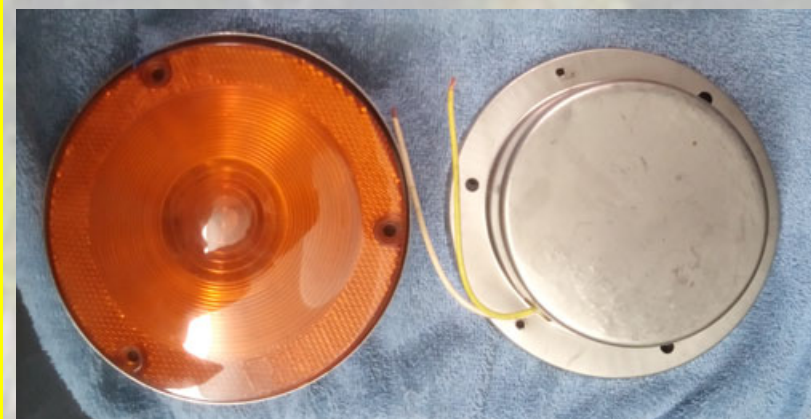

Amber Marker Lens

Amber Reflector

Amber Marker Lens and Ring

Round Amber Marker Assembly

5.375 inch housing diameter
4.25 inch lens diameter
For GM Buffalo
GM# 2474031

Round Amber Marker Assembly
5.375 inch housing diameter

4.25 inch lens diameter
For GM Buffalo
GM# 2474031

Round Amber Marker Assembly
4.25 inch lens diameter

Round Amber Marker Assembly
4.25 inch lens diameter

Amber Light Assembly
4.25 inch

Amber Light Assembly

Amber Light Assembly

Fits: New Look Fishbowls

Amber Lens SAE-P2PC4, also [available in red](#)

Square Amber Lens, SAE-STIPP2, also available in red

Round Amber Lens, SAE-STIA-69, Bluebird 2104099, KD Lamp Co. 3681-011