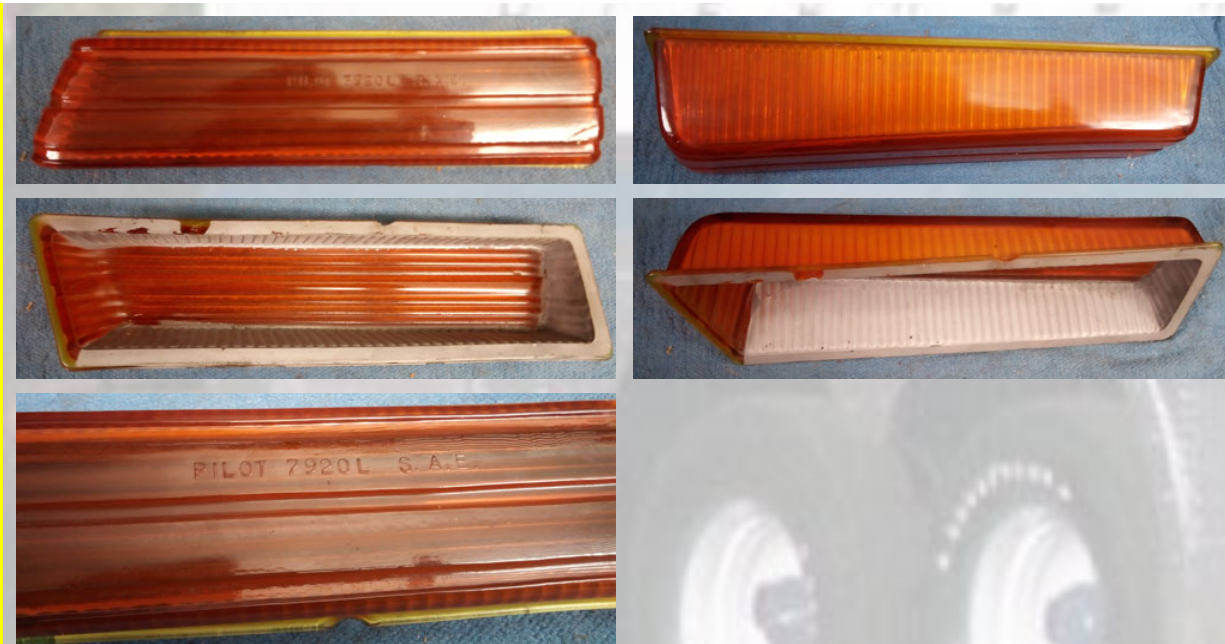

Amber Lens 5958104

Amber Light Assy

SAE-E-66

Greyhound

Glass Amber Lens
Fits: GM PD3751

Glass Amber Lens

Glass Amber Lens

Glass Amber Lens
Pilot 7920L SAE