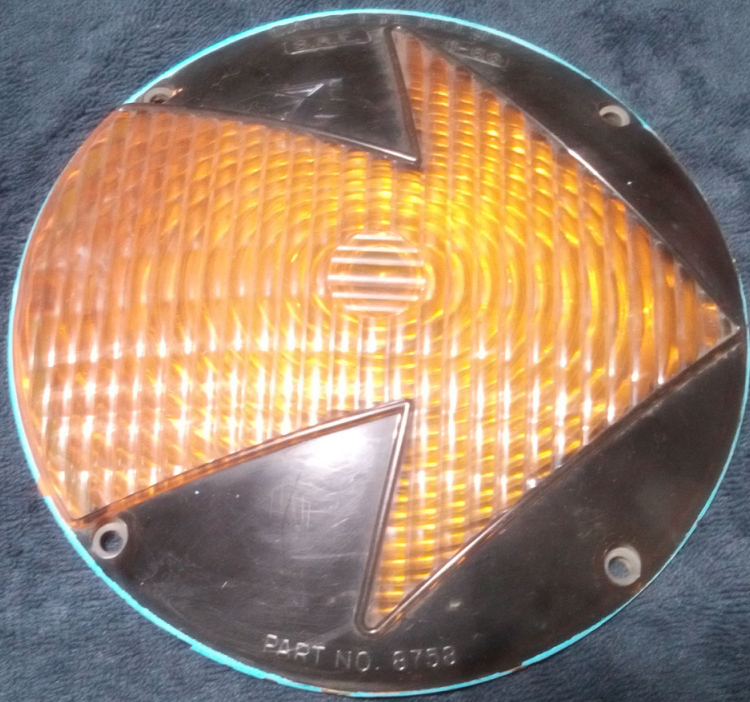

Amber Marker Lens
Fits: GM 4106

Guard

Fits: GM, Buffalo, etc.

Front Turn Signal and Amber Reflector Lens 7
inch

Fits: GM PD4106, PD 4106

Arrow Turn Signal Lens 7 inch
Part # 8758 stamped on lens
School bus, GM, Ford, Chevy, International

Amber Arrow Turn Lens 7 inch
School bus, GM, Ford, Chevy, International

Arrow Turn Signal Lens and Ring 7 inch. Fits:
School bus, GM, Ford, Chevy, International

Amber Lens 7 inch

Amber Lens 7 inch

Amber Lens 7 inch