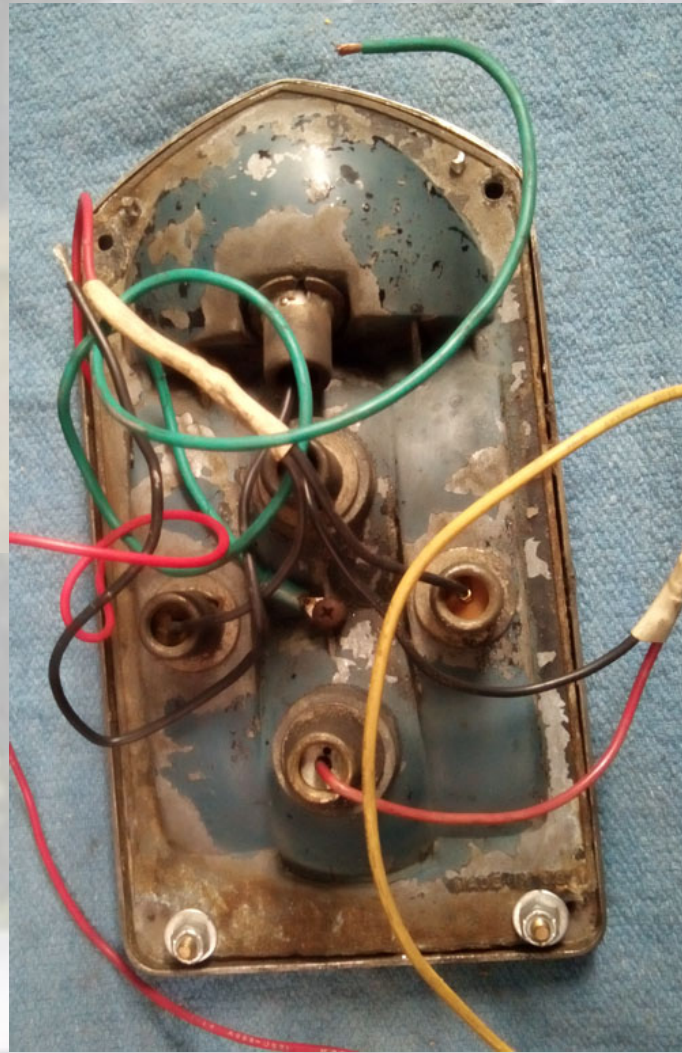

Glass Amber Lens

Turn Lamps

Greyhound 

Amber LED Quick Connect Lamp
DOT SAE P2 95

Amber Turn Signal Assy
SAE P2 76

Amber Turn Signal Assy
GM 5945689
with glass lens

Amber Lens
Amber Tiger Eye Marker Light
60479 82920