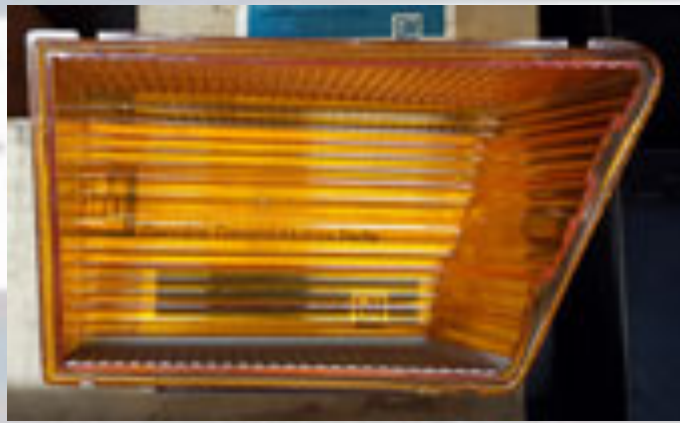

Amber Arrow Turn Lens 7 inch
School bus, GM, Ford, Chevy, International

Arrow Turn Signal Lens and Ring 7 inch. Fits:
School bus, GM, Ford, Chevy, International

Amber Lens 7 inch

Amber Lens 7 inch

Amber Lens 7 inch