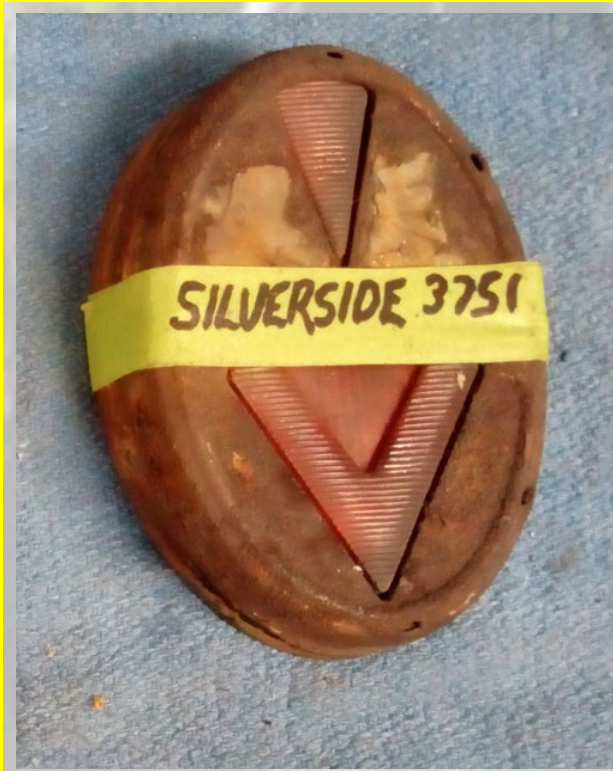

Glass Amber Lens

Turn Lamps

Greyhound 

Amber LED Quick Connect Lamp
DOT SAE P2 95

Amber Turn Signal Assy
SAE P2 76

Amber Turn Signal Assy
GM 5945689
with glass lens

Amber Lens
Amber Tiger Eye Marker Light
60479 82920

Turn Lamp Assy
Arrow shaped

Turn Lamp Trim

Turn Lamp Assembly

Turn Lamp Gasket

e y h o u n d

Glass Amber Arrow Lens

Glass Amber Arrow Lens
SILVERSIDE 3751

Glass Amber Arrow Lens
GM 3702