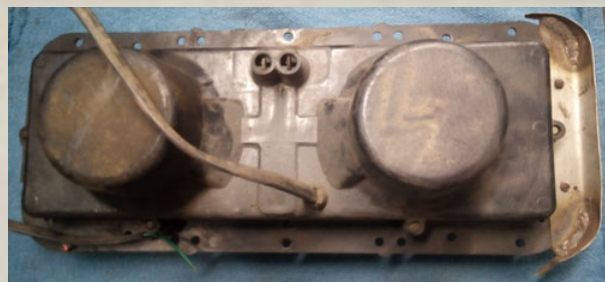

Rectangular Headlights

New Triple Headlight Housing GM RTS